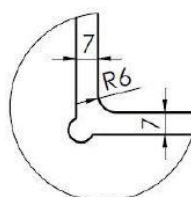

ANTA A VETRO PER IN PVC – PROFILO SLAB

Anta a vetro per cucina in PVC disponibile in diverse finiture.

Vetro non incluso.

Montante angolo da 75 mm.

Dimensione minima realizzabile 300 H x 200 L mm

Dimensione massima realizzabile 2400 H x 600 L mm

GLASS DOORS IN PVC - SLAB PROFILE

Glass door for kitchens in PVC available in different finishes.

Glass not included.

Glass door with 75 mm style.

Minimum size of the glass door: 300 H x 200 L mm

Maximum size of the glass door: 2400 H x 600 L mm

GLAS POLYMER FRONTEN – SLAB PROFIL

Glasfront für Küchen in PVC in verschiedene Ausführungen.

Glas nicht inbegriffen.

Glasfront mit 75 mm Längsfries.

Mindestmaß für Glasfront 300 H x 200 L mm

Maximale Größe für Glasfront 2400 H x 600 L mm

DETTAGLIO U
SCALA 1 : 2