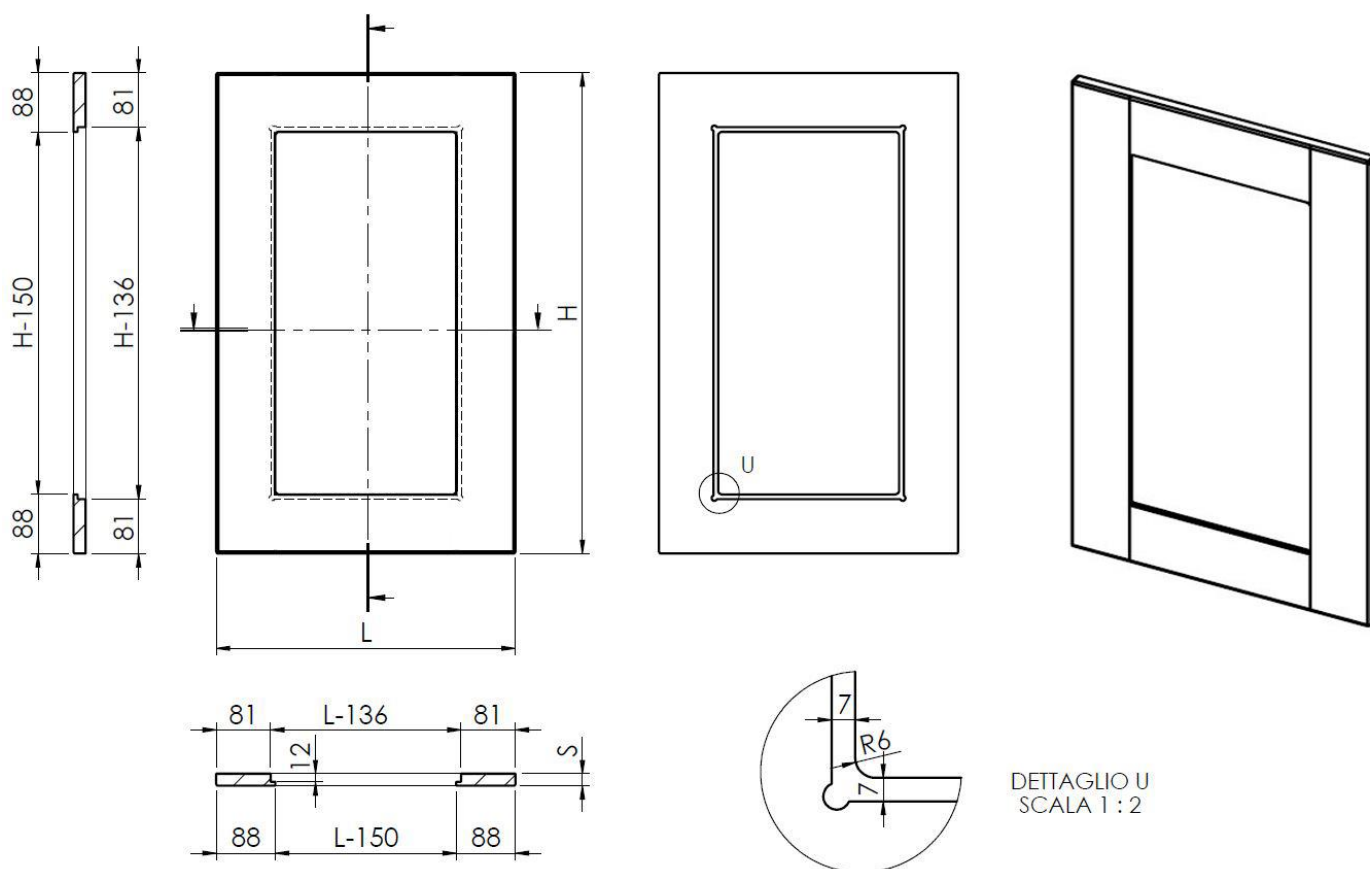

ANTA A VETRO LACCATA – PROFILO SLAB

Anta a vetro per cucina laccata disponibile in diverse finiture.

Vetro non incluso.

GLASS DOORS PAINTED - SLAB PROFILE

Glass door for painted kitchens available in different finishes.

Glass not included.

GLASS LACKIERTE FRONT SLAB

Glasfront für lackierte Küchen in verschiedene Ausführungen.

Glas nicht inbegriffen.

LACCATO - SLAB