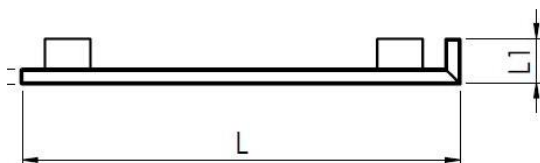

PANNELLO L BASE E PENSILE SLAB

Pannello a L per basi, pensili o isole con bordo Slab.

L SHAPE BASE/WALL PANEL, SLAB PROFILE

L shape base/wall panel or for counter kitchen island with slab profile.

L BASIS UND WAND PANEEL, OBERE SEITE SLAB

L Basis und Wand Paneel oder für Kücheninsel mit Slab Profil.