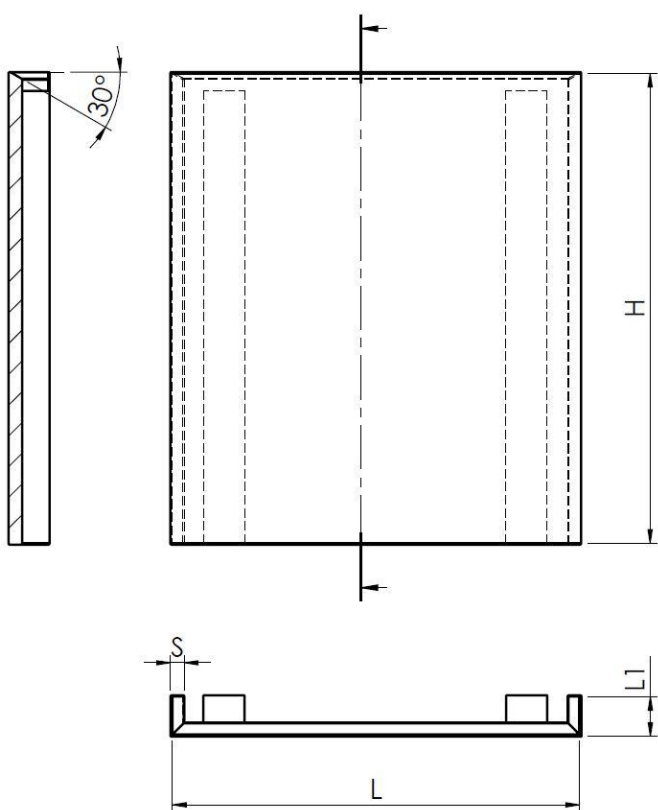

PANNELLO U BASE CHAMFER

Pannello a U per isole con bordo 30° - Chamfer.

U SHAPE BASE PANEL, CHAMFER PROFILE

U shape panel for counter kitchen island with Chamfer profile.

U BASIS PANEEL, OBERE SEITE CHAMFER

U Paneel für Kücheninsel mit Chamfer Profil.