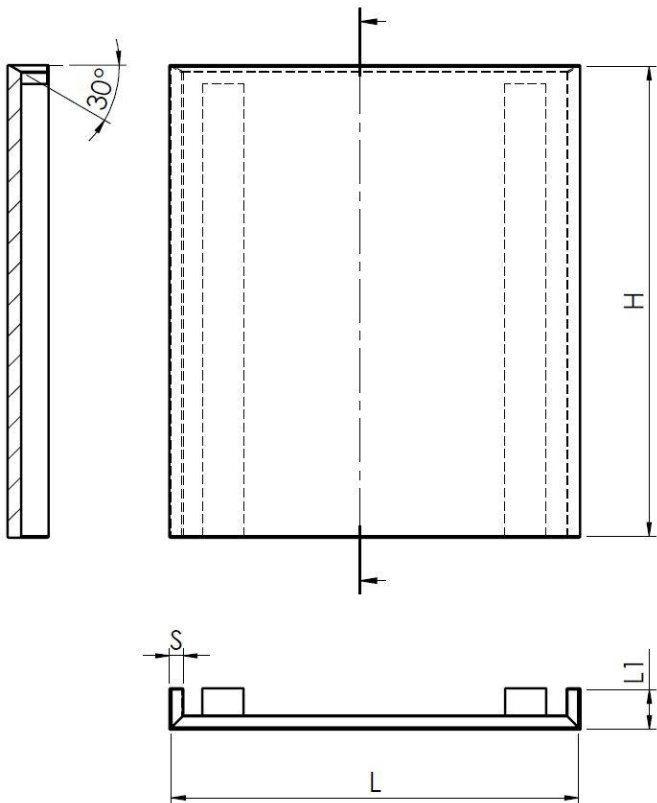

L SHAPE WALL RIGHT PANEL, BOTTOM EDGE 30°

L shape wall right panel, bottom edge 30°.

L RECHTE WAND PANEEL, UNTERE SEITE 30°

L rechte Wand Paneel mit 30° Profil.

PANNELLO U BASE SLAB

Pannello a U per isole con bordo Slab.

U SHAPE BASE PANEL, CHAMFER PROFILE

U shape panel for counter kitchen island with Chamfer profile.

U BASIS PANEEL, OBERE SEITE CHAMFER

U Panel für Kücheninsel mit Chamfer Profil.

PIANO TOP SPESSORE 6 cm

Piano top pieno con spessore 6 cm e profondità da 60 a 120 cm ideale per realizzare banconi da cucina, banchi snack-colazione o piani tavolo.

Non funge da piano di lavoro.

TOP PLATE THICKNESS 6 cm

Top plate full height thickness 6 cm, depth 60-120 cm, ideal for counter kitchen tables, snack-breakfast panels or table tops.

It doesn't work as a Kitchen worktop.