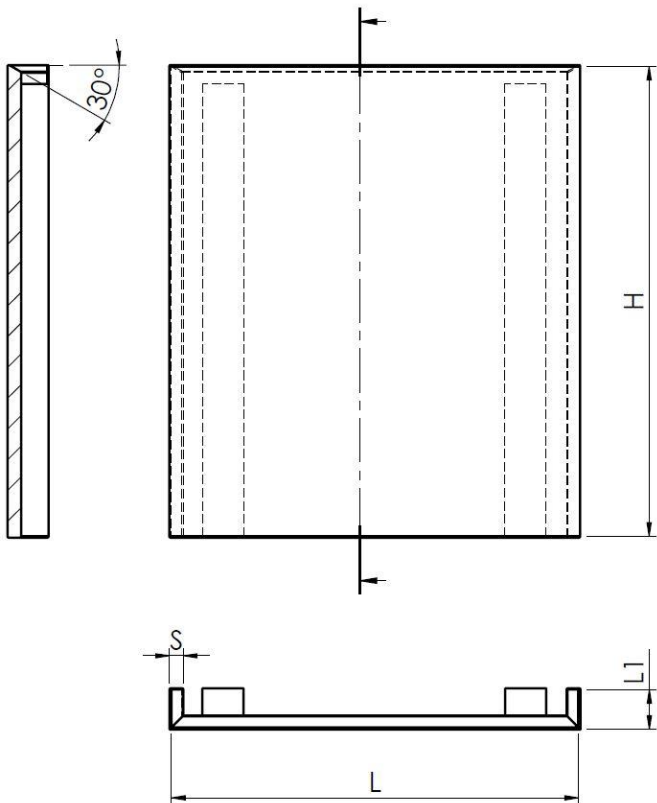

PANNELLO U BASE CHAMFER

Pannello a U per isole con bordo 30° - Chamfer.

U SHAPE BASE PANEL, CHAMFER PROFILE

U shape panel for counter kitchen island with Chamfer profile.

U BASIS PANEEL, OBERE SEITE CHAMFER

U Panel für Kücheninsel mit Chamfer Profil.