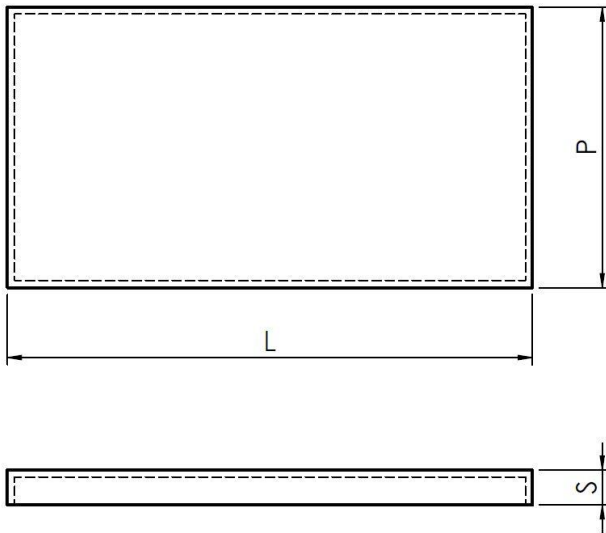

PIANO TOP SPESSORE 8 cm

Piano top folding 4 lati, vuoto sotto, con spessore 8 cm e profondità da 60 a 120 cm, ideale per realizzare banconi da cucina, banchi snack-colazione o piani tavolo.

Non funge da piano di lavoro.

TOP PLATE THICKNESS 8 cm

Top plate with 4 sides folding, empty on the bottom, thickness 8 cm, depth 60-120 cm, ideal for counter kitchen tables, snack-breakfast panels or table tops.

It doesn't work as a Kitchen worktop.

TOP PLATTE STAERKE 8 cm

Top Platte mit 4 seitigen Folding, leer unten, Stärke 8 cm, Tiefe 60-120 cm, ideal für Kücheninsel und Küchentische.

Es funktioniert nicht als Küchenarbeitsplatte.

	Piano top folding 4 lati spessore 8 cm Top plate folding thickness 8 cm
Profondità Depth	60 cm
	70 cm
	80 cm
	90 cm
	120 cm