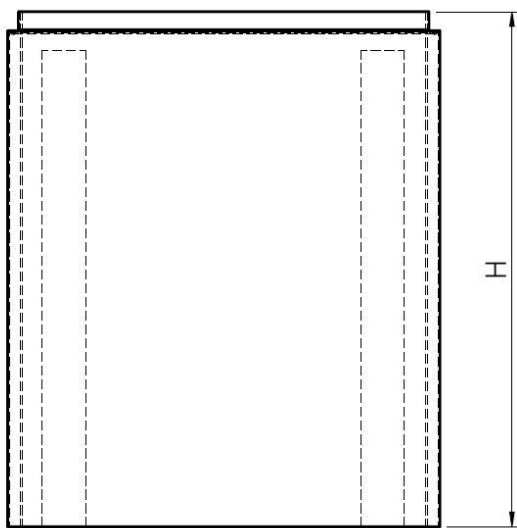

PANNELLO U BASE JPULL

Pannello a U per isole con bordo Jpull.

U SHAPE BASE PANEL, JPULL PROFILE

U shape for counter kitchen island with Jpull profile.

U BASIS PANEEL, OBERE SEITE JPULL

U Panel für Kücheninsel mit Jpull Profil.