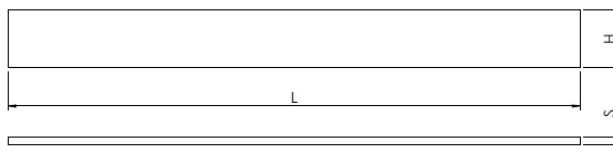

PANNELLO/FIANCO IN TINTA

Pannello/fianco in tinta spessore 18 mm.

Versioni: noce, avena, frassino bianco, panna fiorentino.

PANEL/SIDE SAME COLOR

Panel/side same color thickness 18 mm.

Colors: walnut, oatmeal, white ash, Florence cream.

PANEEL/SEITE IN GLEICHER FARBE

Paneel/seite in gleicher farbe staerke 18 mm.

Farben: nussbaum, Hafer, Florenz cremefarben, weiß.