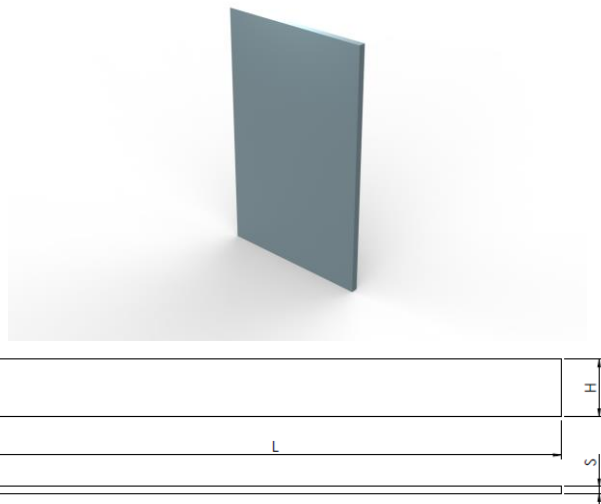

PANNELLO/FIANCO IN TINTA

Pannello/fianco in tinta spessore 18 mm.

PANEL/SIDE SAME COLOR

Panel/side same color thickness 18 mm.

PANEEL/SEITE IN GLEICHER FARBE STAERKE

Paneel/seite in gleicher farbe staerke 18 mm.